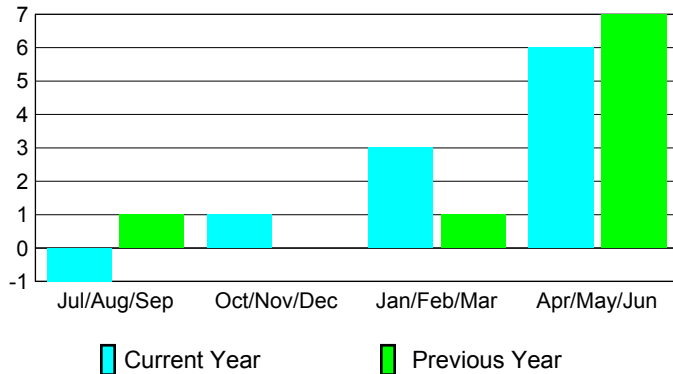

2009-2010 GMT Quarterly Report for District (or Undistricted) **District 324C6**

GMT: Adv K G RAMA KRISHNA MUR

Location: INDIA

GMT CA: 6

CLUBS

Club Results
2009-2010

Clubs
2008-2009

Month	New Club Goal	Actual New Clubs	Actual Dropped Clubs	Gain/Loss of Clubs	Gain/Loss of Clubs
Jul/Aug/Sep	10	5	-6	-1	1
Oct/Nov/Dec	2	0	1	1	0
Jan/Feb/Mar	2	4	-1	3	1
Apr/May/June	2	6	0	6	7
Totals	16	15	-6	9	9

Club Results 2009-2010

Goal, New, Dropped, Gain/Loss

Comparison of Club Gain/Loss

Current Year Compared to the Previous Year

YTD Status Quo Clubs 2009-2010

Status Quo Clubs Compared to Status Quo Members

MEMBERSHIP