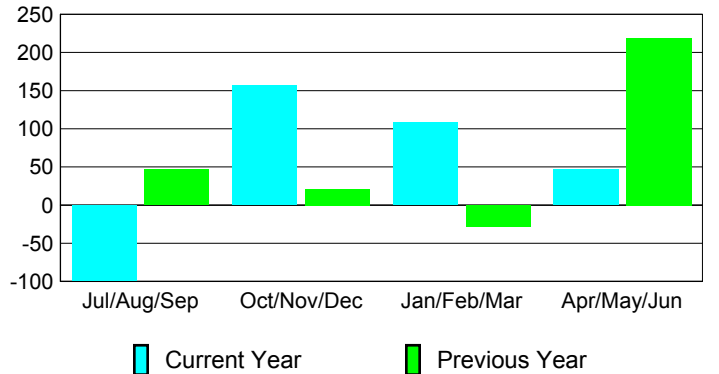

Membership Results
2009-2010

Membership
2008-2009

Month	Net Memb Goal	Actual New Memb	Actual Dropped Memb	Gain/Loss of Memb	Gain/Loss of Memb
Jul/Aug/Sep	200	198	-297	-99	47
Oct/Nov/Dec	60	247	-90	157	21
Jan/Feb/Mar	50	207	-99	108	-28
Apr/May/June	40	392	-345	47	219
Totals	350	1044	-831	213	259

Membership Results 2009-2010

Goal, New, Dropped, Gain/Loss

Comparison of Membership Gain/Loss

Current Year Compared to the Previous Year

Gender Comparison 2009-2010