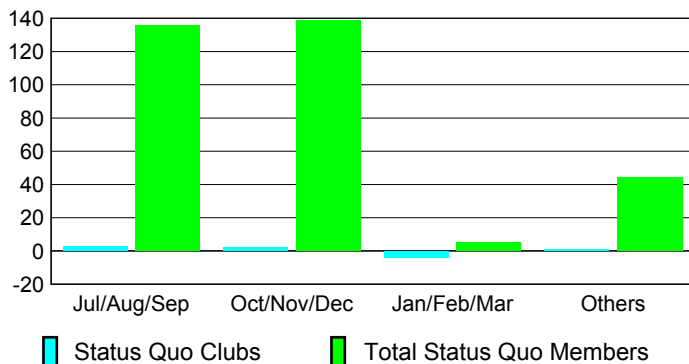

Club Results 2009-2010

Goal, New, Dropped, Gain/Loss

Comparison of Club Gain/Loss

Current Year Compared to the Previous Year

YTD Status Quo Clubs 2009-2010

Status Quo Clubs Compared to Status Quo Members

MEMBERSHIP

Membership Results
2009-2010

Membership
2008-2009

Month	Net Memb Goal	Actual New Memb	Actual Dropped Memb	Gain/Loss of Memb	Gain/Loss of Memb
Jul/Aug/Sep	200	198	-297	-99	47
Oct/Nov/Dec	60	247	-90	157	21
Jan/Feb/Mar	50	207	-99	108	-28
Apr/May/June	40	392	-345	47	219
Totals	350	1044	-831	213	259