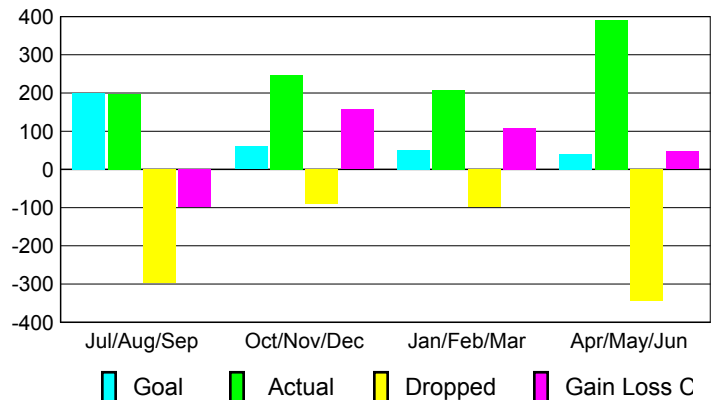

Membership Results 2009-2010

Goal, New, Dropped, Gain/Loss