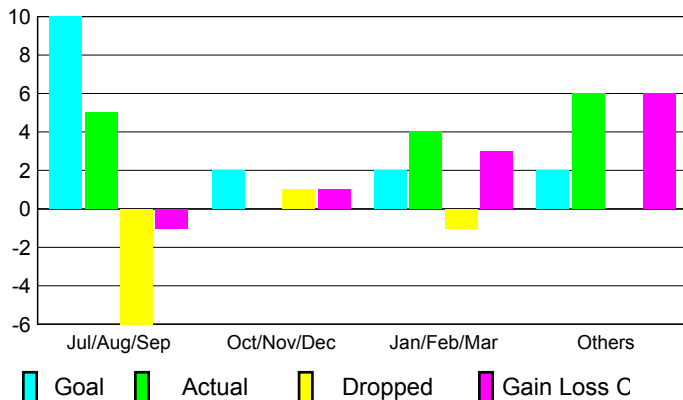

2009-2010 GMT Quarterly Report for District (or Undistricted) **District 324C6**

GMT: Adv K G RAMA KRISHNA MUR

Location: INDIA

GMT CA: 6

CLUBS

Club Results
2009-2010

Clubs
2008-2009

Month	New Club Goal	Actual New Clubs	Actual Dropped Clubs	Gain/Loss of Clubs	Gain/Loss of Clubs
Jul/Aug/Sep	10	5	-6	-1	1
Oct/Nov/Dec	2	0	1	1	0
Jan/Feb/Mar	2	4	-1	3	1
Apr/May/June	2	6	0	6	7
Totals	16	15	-6	9	9

Club Results 2009-2010

Goal, New, Dropped, Gain/Loss

Comparison of Club Gain/Loss

Current Year Compared to the Previous Year

YTD Status Quo Clubs 2009-2010

Status Quo Clubs Compared to Status Quo Members

MEMBERSHIP

Membership Results
2009-2010

Membership
2008-2009

Month	Net Memb Goal	Actual New Memb	Actual Dropped Memb	Gain/Loss of Memb	Gain/Loss of Memb
Jul/Aug/Sep	200	198	-297	-99	47
Oct/Nov/Dec	60	247	-90	157	21
Jan/Feb/Mar	50	207	-99	108	-28
Apr/May/June	40	392	-345	47	219
Totals	350	1044	-831	213	259